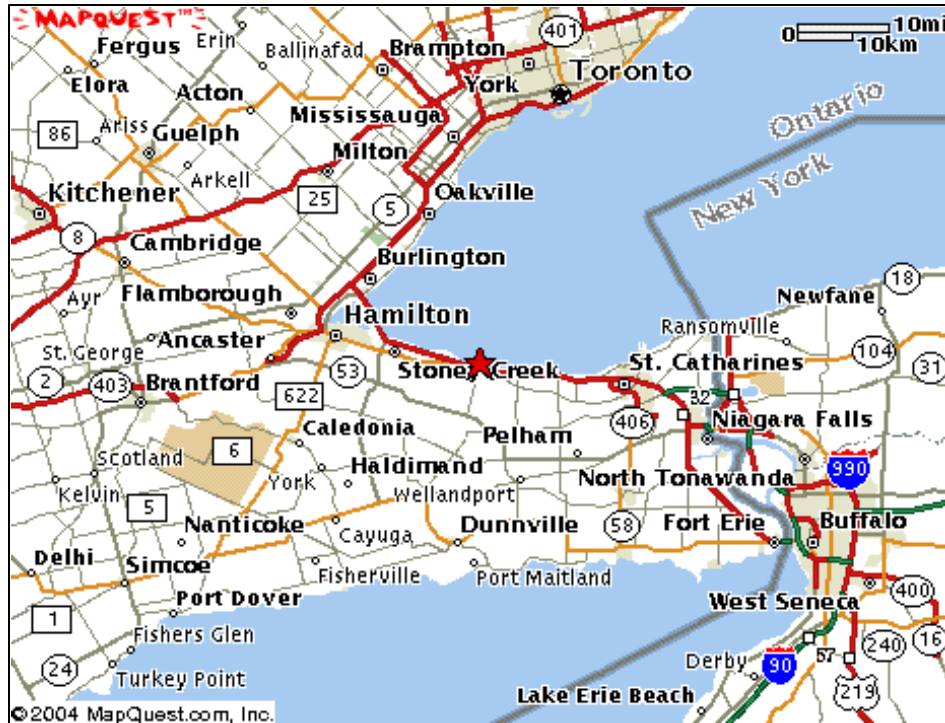

Directions From Buffalo
(from Church Street and Interstate 90)

1. Merge onto I-90 NORTH towards Peace Bridge/Canada 22.1 miles
2. I-90 NORTH becomes Queenston Lewiston Bridge (Tolls apply) 0.4 miles
3. Merge onto the QEW 21.5 miles
4. Take the Maple Ave/Ontario Street/Christie Street exit (number 71) and continue straight toward Ontario Street/Christie Street. 0.4 miles
5. Turn LEFT onto Christie Street 0.1 miles
6. Turn RIGHT onto South Service Rd. West 0.1 miles
7. End at 115 South Service Road, Grimsby Ontario

Note: Directions start from major highways. For more detailed directions from your exact location, please use www.mapquest.com