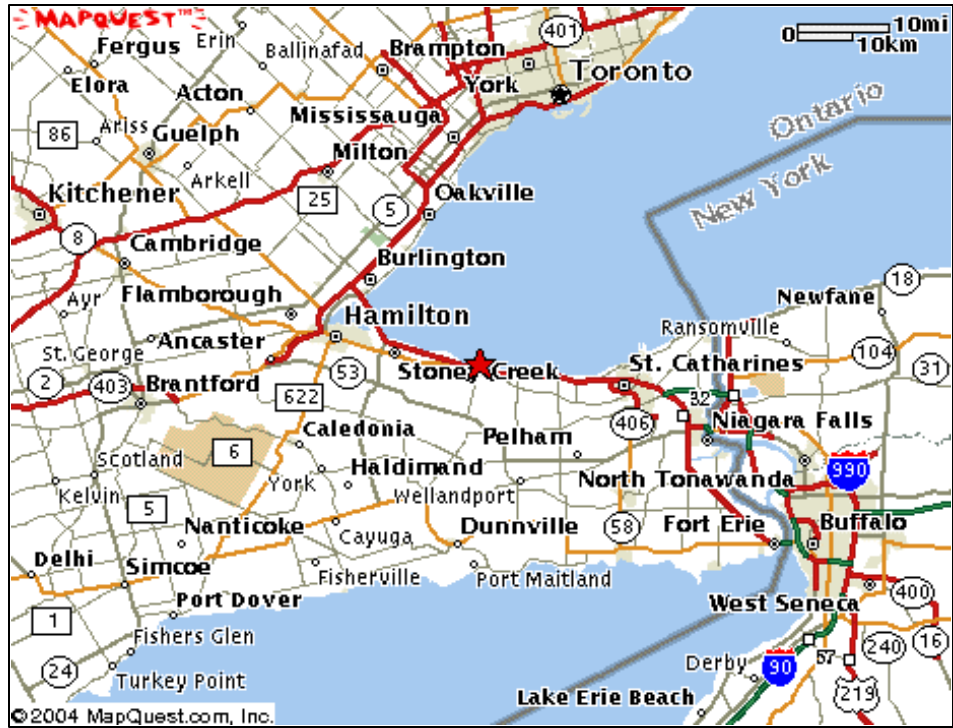

Directions from Toronto
(from Lakeshore Blvd West. and Parkside Drive)

- | | |
|---|---------|
| 1. Merge onto the Gardiner Expressway West which becomes QEW Hamilton | 7.0 km |
| 2. Continue QEW to Niagara | 63.2 km |
| 3. Take the RR-10 S/Casablanca Boulevard South exit (number 74) | 0.6 km |
| 4. Turn slight right onto Casablanca Blvd/Regional Route 10S | 1.0 km |
| 5. Turn left at lights onto South Service Road | 3.2 km |
| 6. Continue approximately 2 km to 115 South Service Road, Grimsby Ontario | |

Note: Directions start from major highways. For more detailed directions from your exact location, please use www.mapquest.com